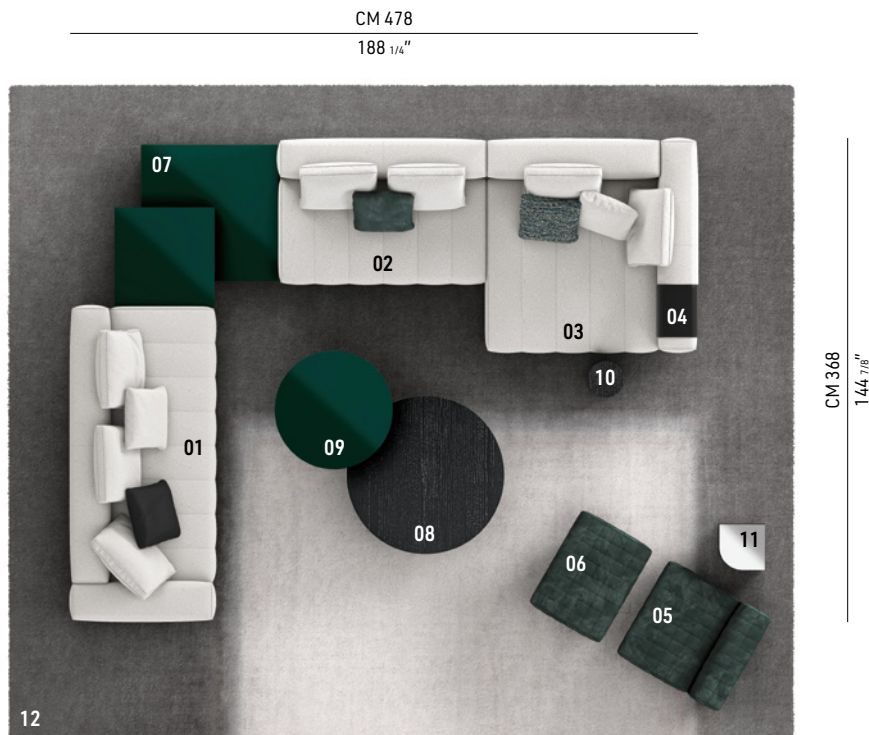

## SOFA ARRANGEMENT

- 01 GOODMAN**  
ELEMENT WITH 1 ARMREST SX  
CM 240X110 H86
- 02 GOODMAN**  
CENTRAL ELEMENT CM 160X110 H86
- 03 GOODMAN**  
CHAISE-LONGUE DX CM 162X162 H86
- 04 GOODMAN**  
TRAY FOR ARMREST CM 34X40 H11

## Furnishing accessories

**05**  
**TWIGGY**  
LARGE ARMCHAIRS CM 84X90 H66

**06**  
**TWIGGY**  
BENCH CM 84X64 H38

**07**  
**SOLID**  
COFFEE TABLE WITH 2 TOPS  
CM 124X124 H30

**08**  
**LELONG**  
COFFEE TABLE Ø CM 120 H27

**09**  
**LELONG**  
COFFEE TABLE Ø CM 90 H36

**10**  
**PILOTIS WOOD**  
SIDE TABLE Ø CM 25 H45

**11**  
**JAMES**  
SIDE TABLE CM 35X35 H45

**12**  
**LANDFIELD SQUARE**  
RUG CM 600X500